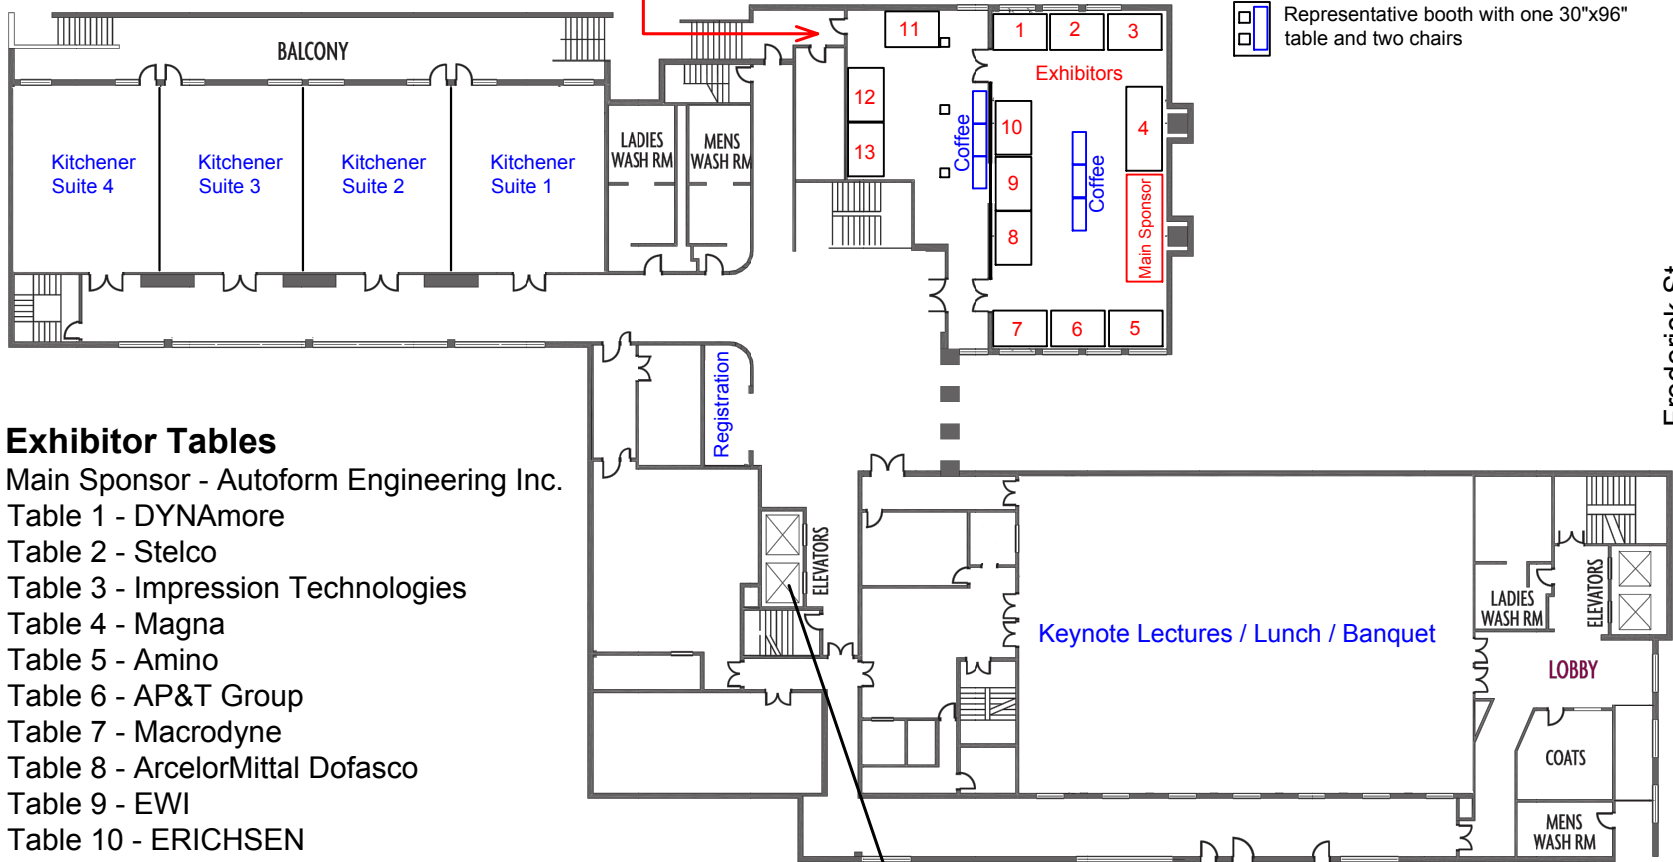

Charles St. →

Loading Entrance

 Representative booth with one 30"x96" table and two chairs

Exhibitor Tables

- Main Sponsor - Autoform Engineering Inc.
- Table 1 - DYNAmore
- Table 2 - Stelco
- Table 3 - Impression Technologies
- Table 4 - Magna
- Table 5 - Amino
- Table 6 - AP&T Group
- Table 7 - Macrodyne
- Table 8 - ArcelorMittal Dofasco
- Table 9 - EWI
- Table 10 - ERICHSEN
- Table 11 - Forming Technologies Inc.
- Table 12 - High Speed Imaging
- Table 13 - Schwartz GmbH

Directions to Trillium Room:

- Take elevator to 1st Floor
- Walk straight up the hall towards the Lobby
- Turn right and walk past the Front Desk
- Trillium room is past the pool, on the right

CONVENTION LEVEL | 2ND FLOOR